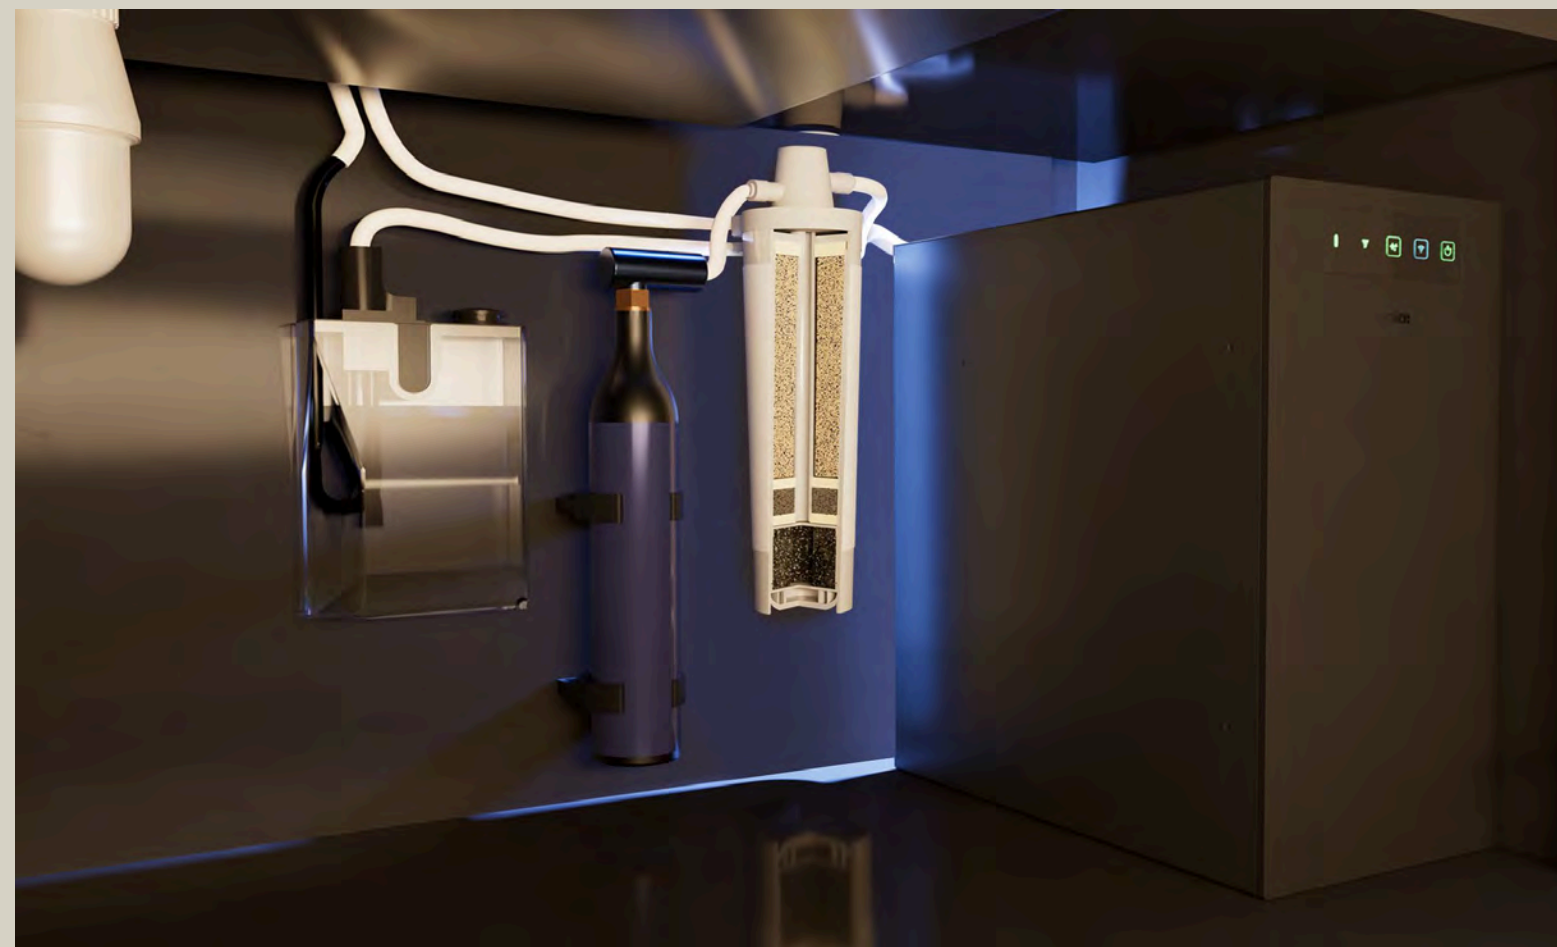

ELEGANT ENGINEERING

The Topia Go works with a unique Topia Luxe Filter that uses particle filtration, ion exchange, and activated carbon absorption to remove Microplastics, harmful toxins, odours, contaminants, and hard-water sediments, leaving behind great-tasting, refined water.

The Topia Go is the most compact, quietest system on the market, built to be unobstructive, convenient, and stylish with features like:

- Smart electronic controls with programmable features
- A standard municipal water option for ambient and hot tap water that preserves your filter for what really matters – great-tasting water.

The Topia Go also automatically flushes the previous water type from the faucet as you use it, so you're never dispensing still or hot water with any lingering carbonation.