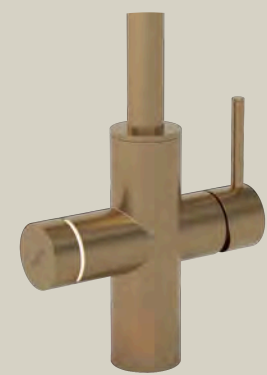

BRUSHED
BRASS