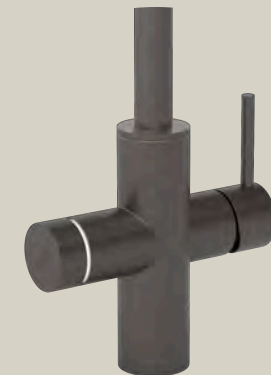

SATIN
GUNMETAL

topia: