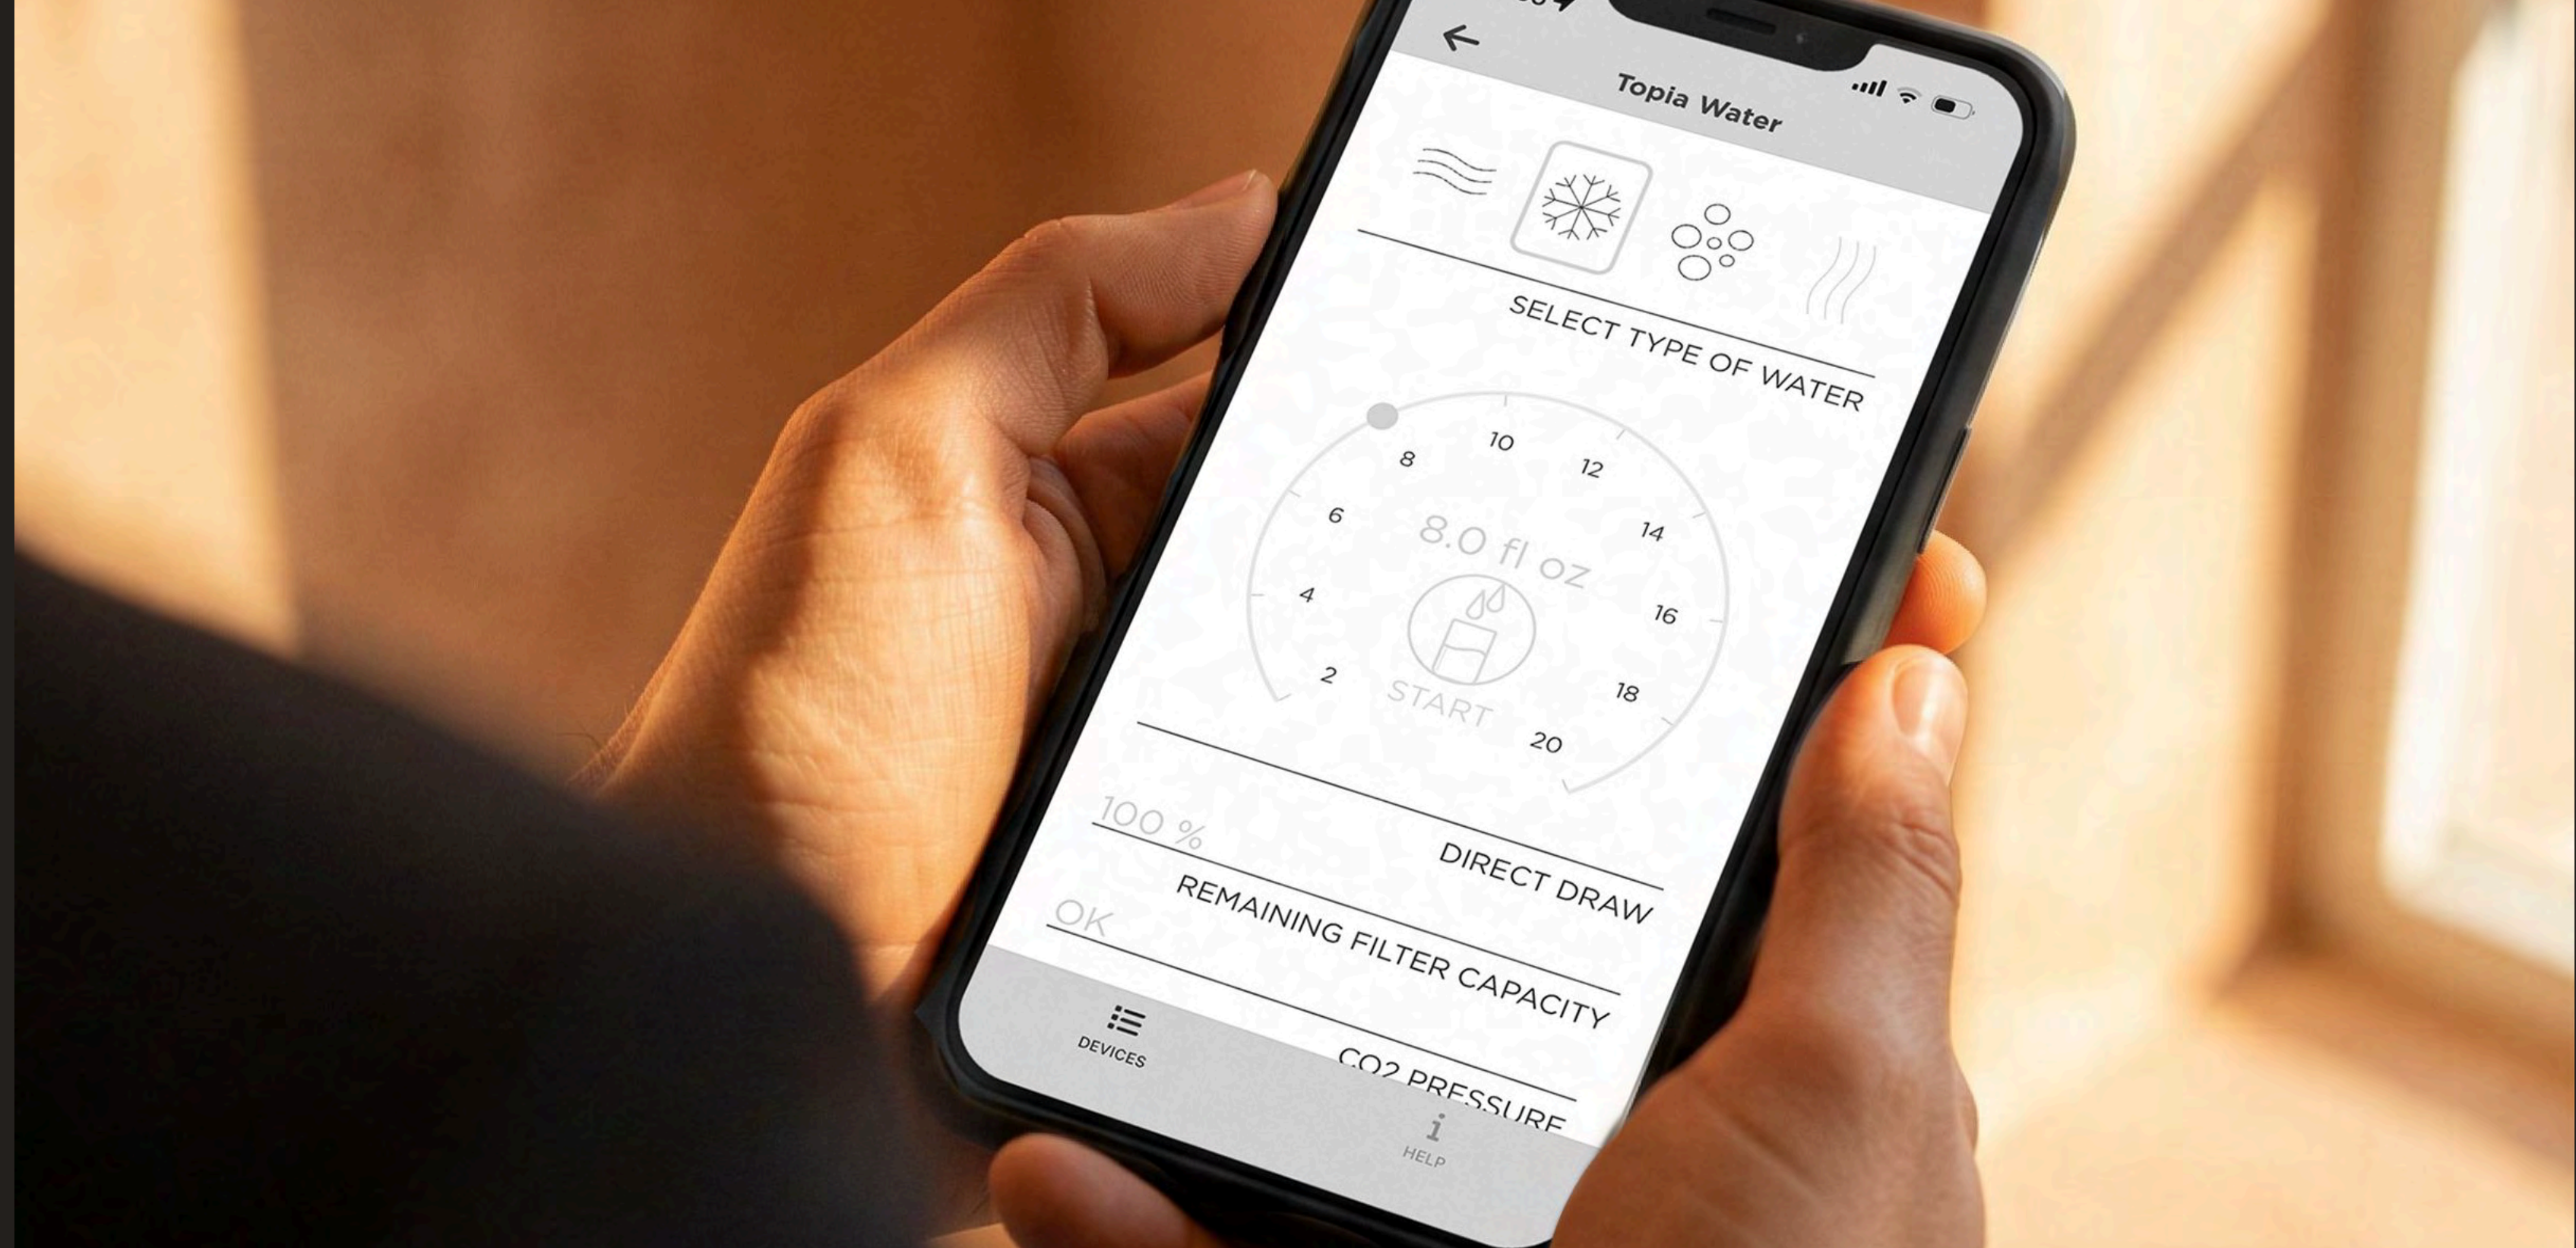

EFFORTLESS ADJUSTMENT

Your Water, Designed By You.

Enjoy unlimited amounts of chilled, ambient, boiling, or sparkling water, all from one faucet. Topia's intuitive app connects to your faucet and enables you to customize your water, making this a truly bespoke hydration experience.

- Adjust the temperature of your chilled and boiling water, as well as the sparkling intensity.
- 3 Pre-set portion controls for every water type
- Display the status of your CO₂ cartridge and filter, including service notifications
- Track statistics

Add the right amount of sparkling water to your glass, refill your favourite reusable water bottle with refreshing chilled water, or set your boiled water preference based on your most-used mug.

In your home, taste is paramount.
Your water should reflect that.

topia:

Return To Source