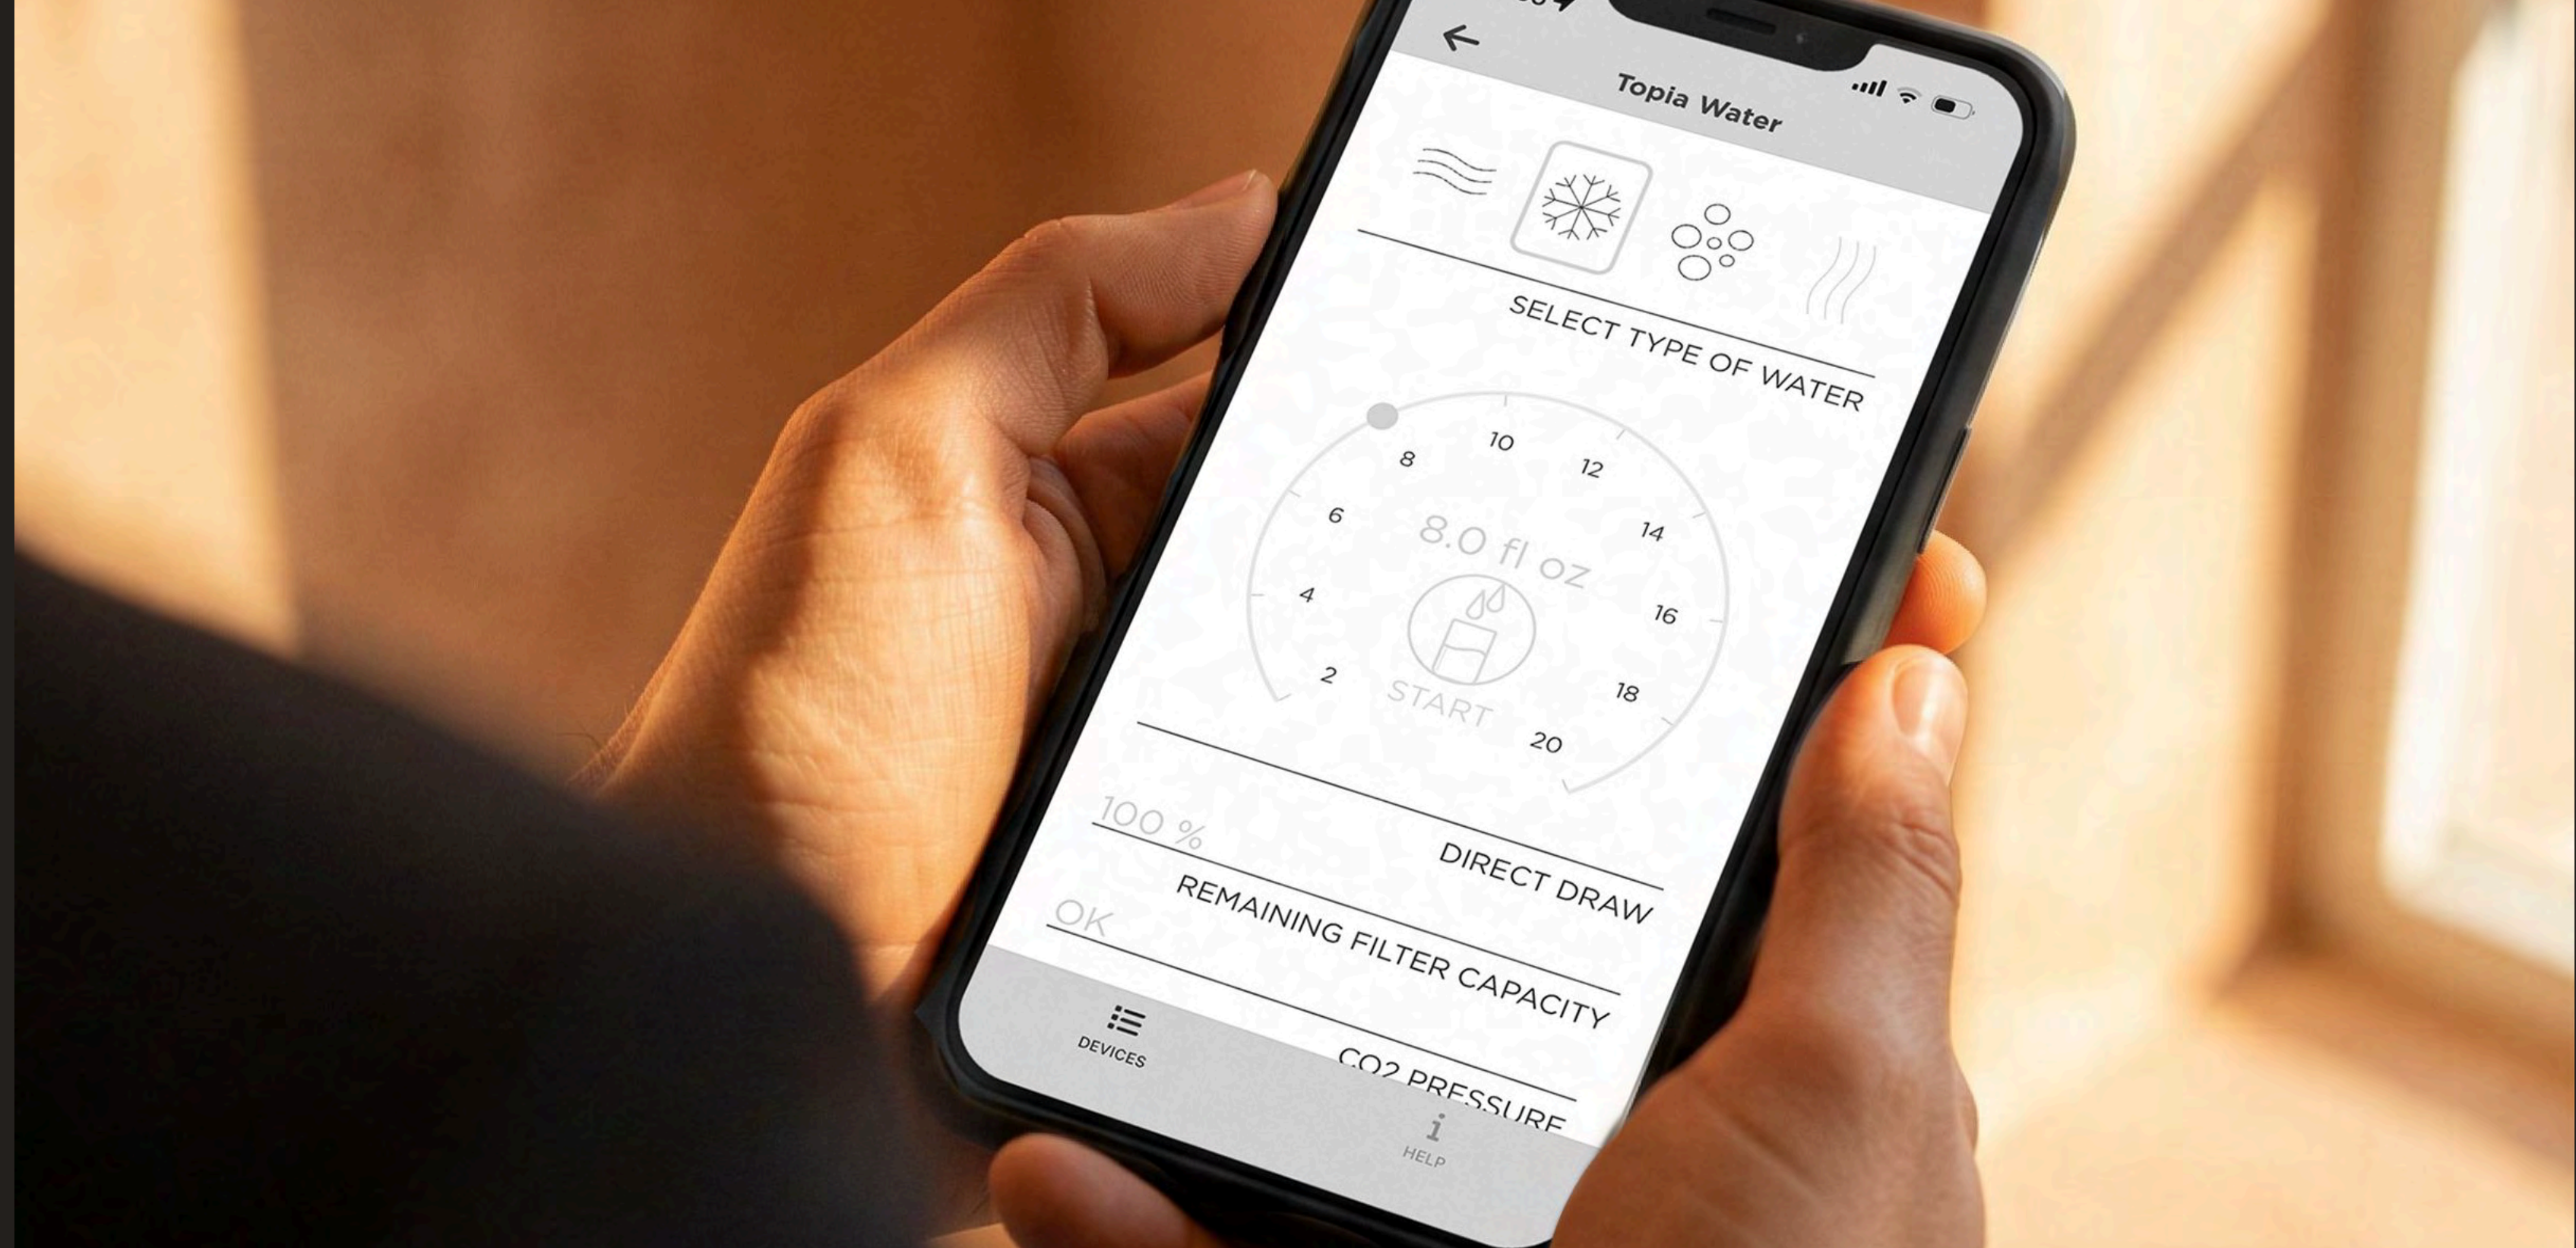

EFFORTLESS ADJUSTMENT

Your Water, Designed By You.

Enjoy unlimited amounts of chilled, ambient, boiling, or sparkling water, all from one faucet. Topia's intuitive app connects to your faucet and enables you to customize your water, making this a truly bespoke hydration experience.

- Adjust the temperature of your chilled and boiling water, as well as the sparkling intensity.
- 3 Pre-set portion controls for every water type
- Display the status of your CO₂ cartridge and filter, including service notifications
- Track statistics

Add the right amount of sparkling water to your glass, refill your favorite reusable water bottle with refreshing chilled water, or set your boiled water preference based on your most-used mug.

In your home, taste is paramount.
Your water should reflect that.

topia:

Return To Source