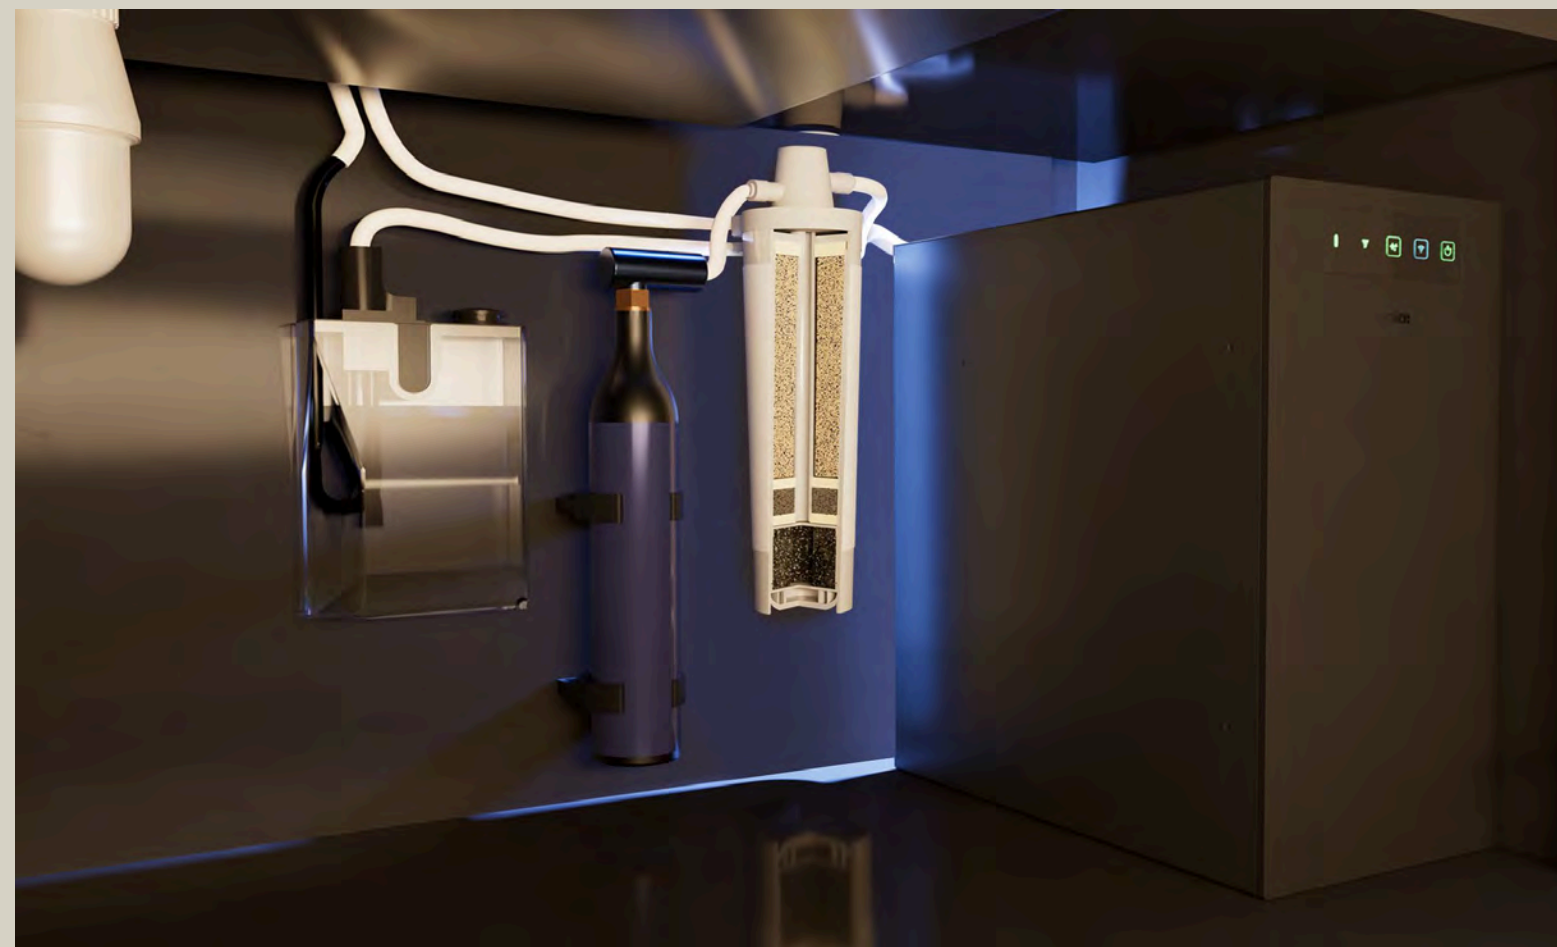

ELEGANT ENGINEERING

The Topia Go works with a unique Topia Luxe Filter that uses particle filtration, ion exchange, and activated carbon absorption to remove Microplastics, harmful toxins, odors, contaminants, and hard-water sediments, leaving behind great-tasting, refined water.

The Topia Go is the most compact, quietest system on the market, built to be unobstructive, convenient, and stylish with features like:

- Smart electronic controls with programmable features
- A standard municipal water option for ambient and hot tap water that preserves your filter for what really matters – great-tasting water.

The Topia Go also automatically flushes the previous water type from the faucet as you use it, so you're never dispensing still or hot water with any lingering carbonation.