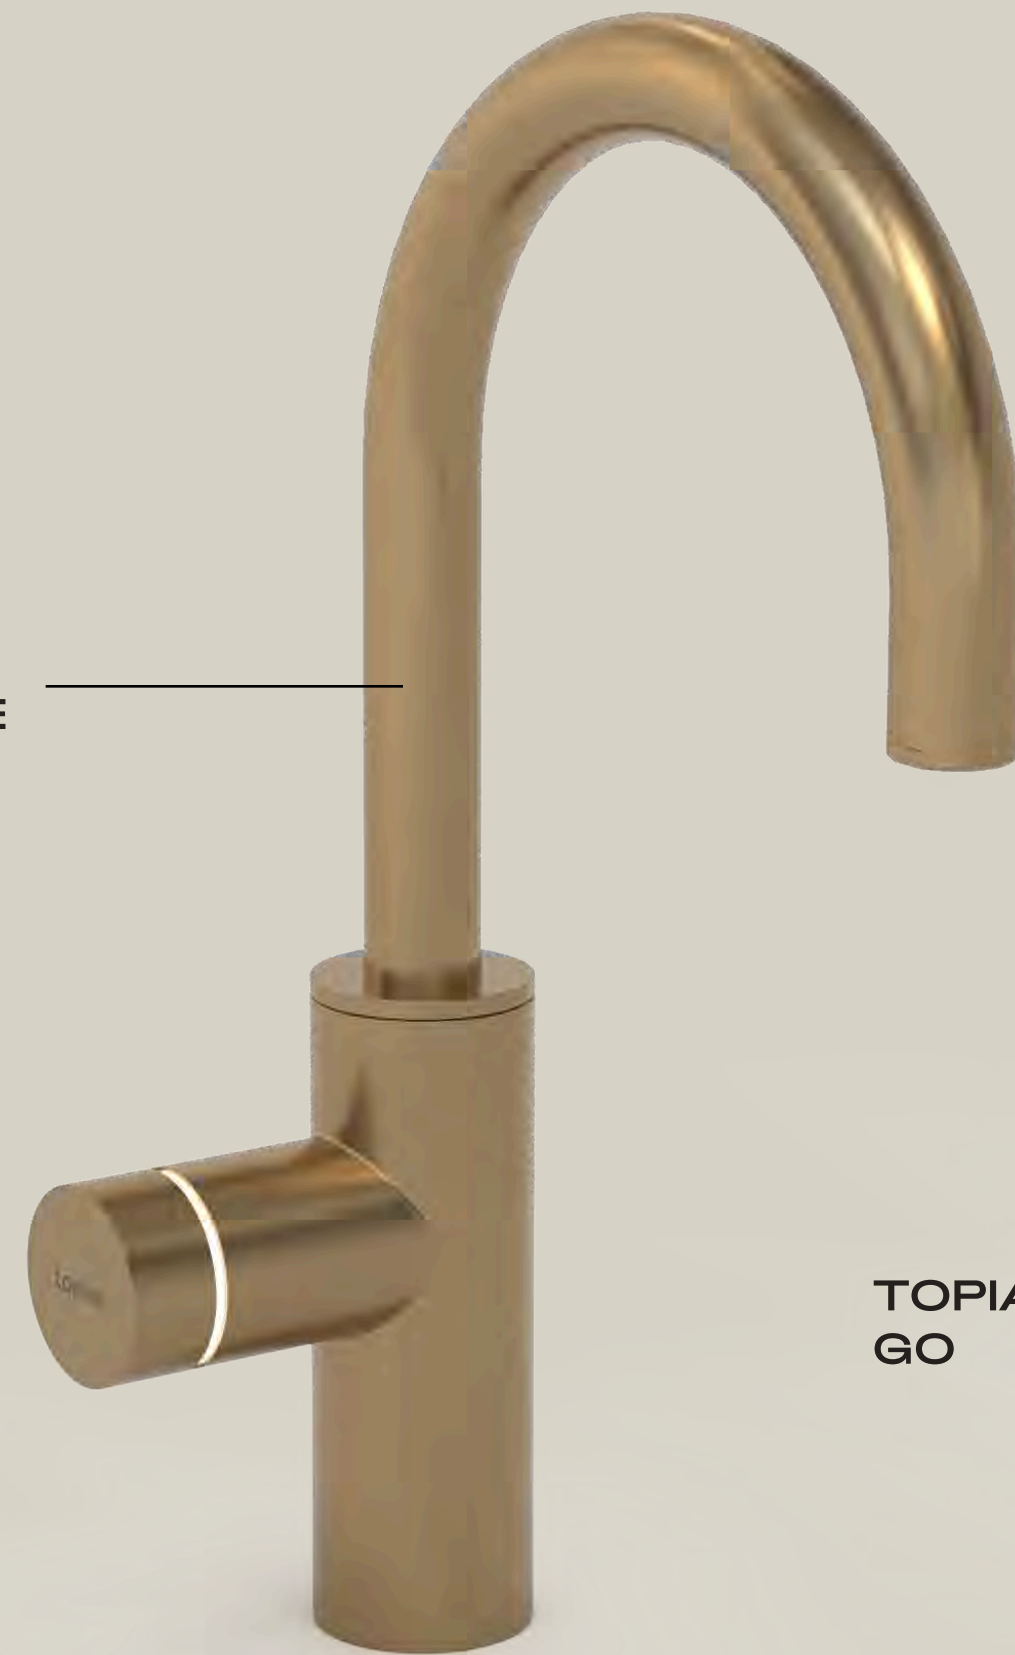

TOPIA
GO EDGE

TOPIA
GO