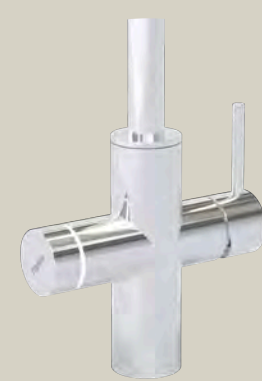

POLISHED
CHROME

topia: