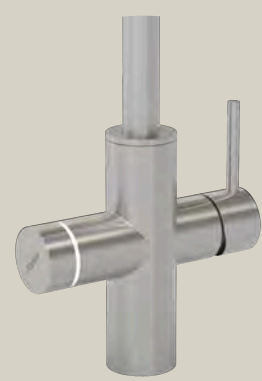

BRUSHED
STAINLESS