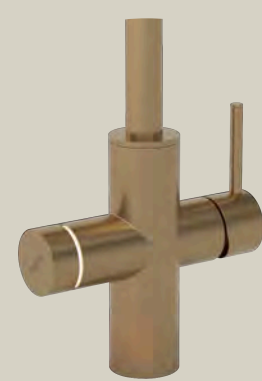

BRUSHED
BRASS