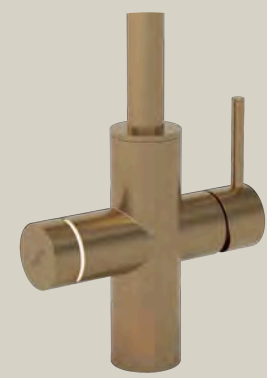

BRUSHED
BRASS