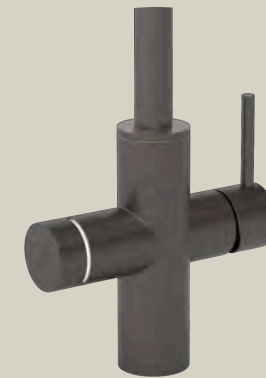

SATIN
GUNMETAL

topia: