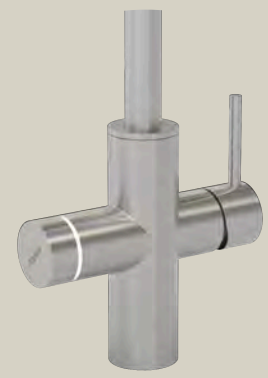

BRUSHED
STAINLESS